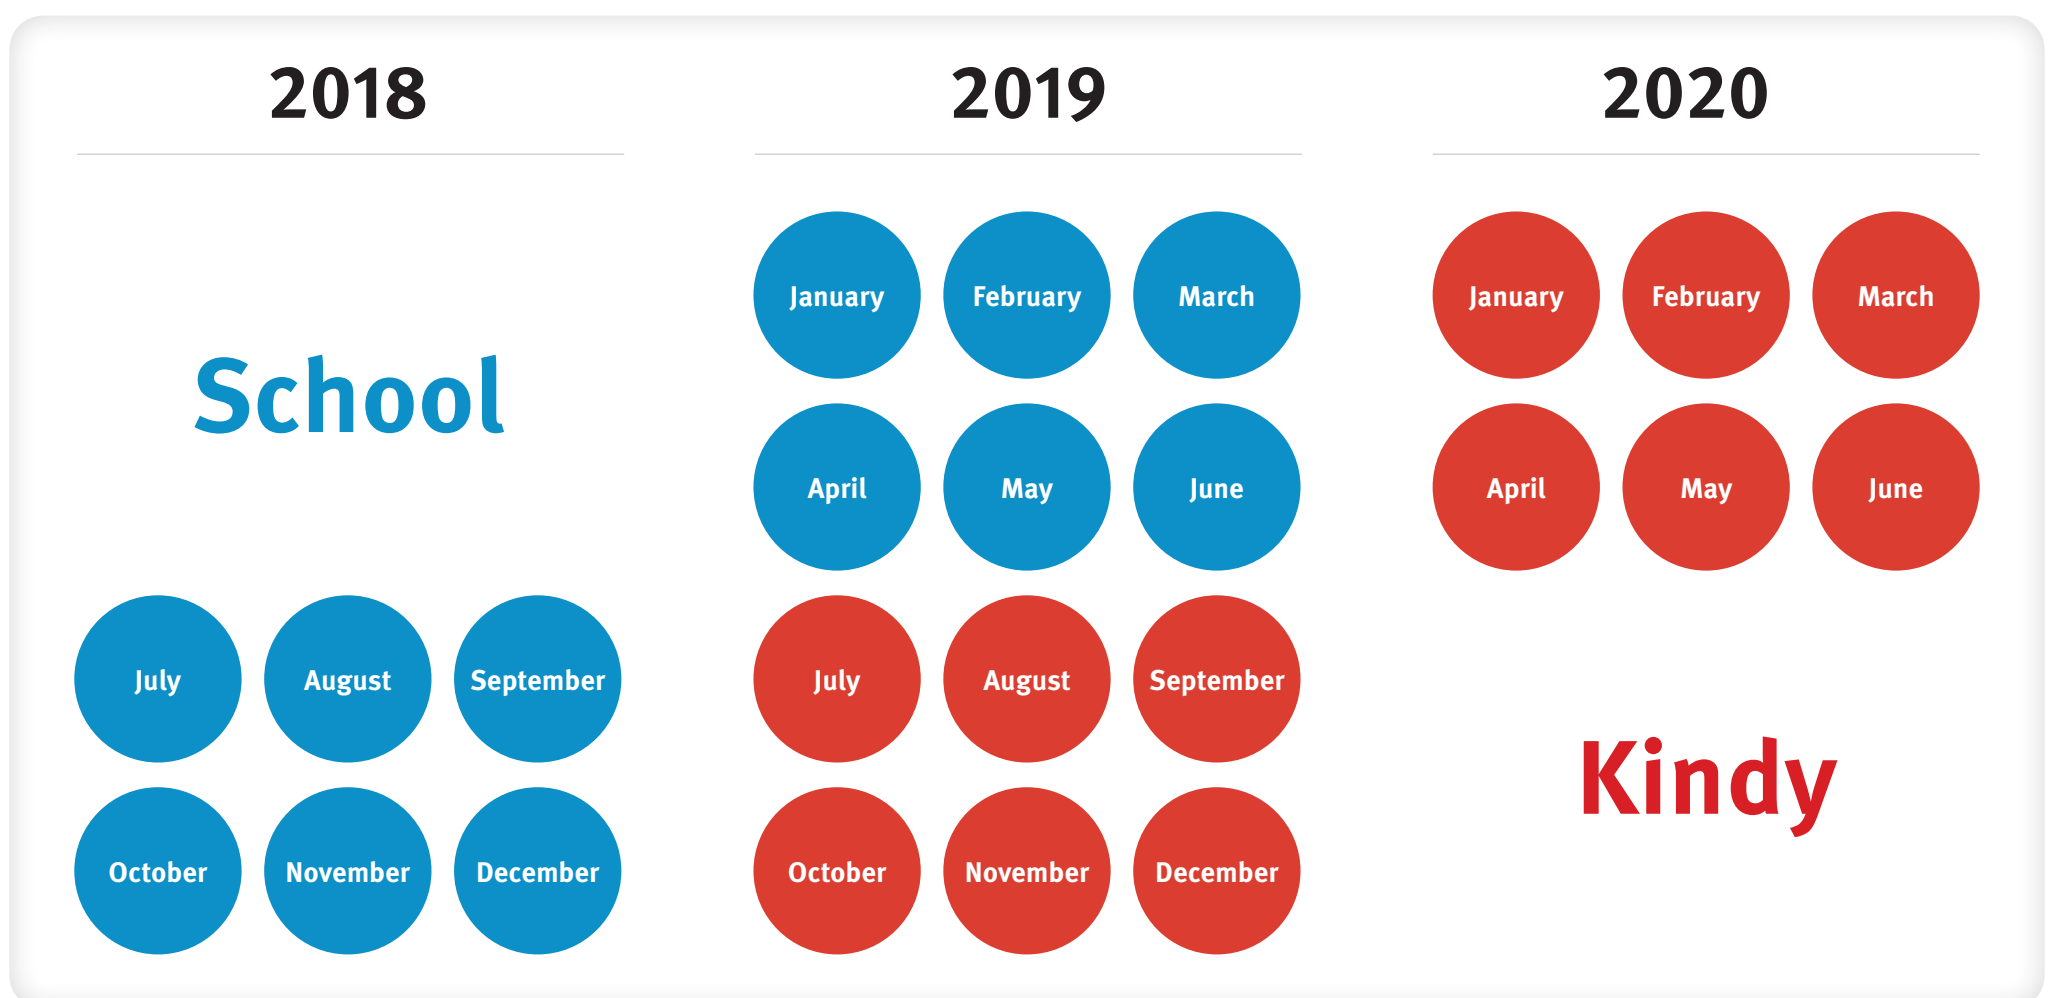

Does my child start kindy or school in 2024?

Born in blue, school is for you.
Born in red, it's kindy instead.

You can also use the kindy calculator
to see when your child starts kindy or school.

www.qld.gov.au/KindyAgeCalculator